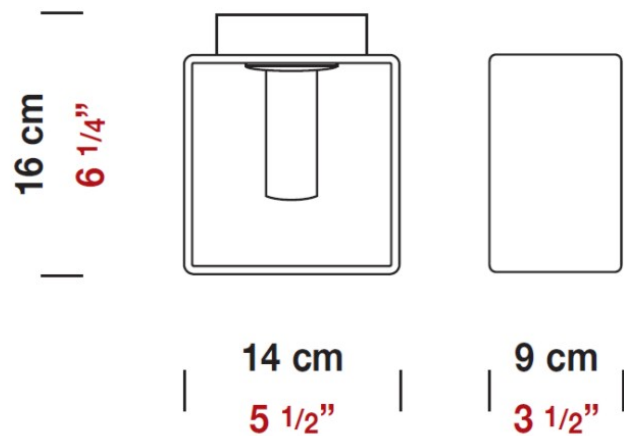

DOMINO SURFACE

D82036-WHI

PROJECT	_____
TYPE	_____
NOTES	_____
QUANTITY	_____
DATE	_____

GENERAL

Series: Domino
Brand: Panzeri
Division: Design
Mounting Type: Surface
Mounting Location: Wall
Subcategory: Ambient

PHYSICAL

Shape: Rectangle
Length (mm): 140
Length (in): 5 1/2
Width (mm): 90
Width (in): 3 5/16
Height (mm): 160
Height (in): 6 3/16
Light Distribution: Direct / Indirect
Weight (kg): 1.23
Weight (lbs): 2.71
Diffuser: Matte White Blown Glass
Fixture Material: Glass / Aluminum

ELECTRICAL

Number of Lamps: 1
Lamp Type: LED Retrofit / Halogen
Bulb Included: Bulb Not Included
Max. Wattage Per Lamp (W): 3 / 35
Lamp Base: G9
Driver Included: No

LED

OPTICAL

RATINGS AND CERTIFICATIONS

Certified By: CSA Certified to UL and CSA Standards
IP rating: IP40