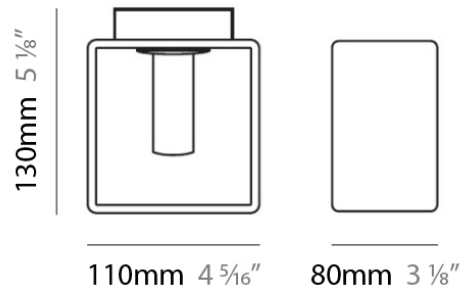

DOMINO SURFACE

D82033-BLK

GENERAL

Series: Domino
Brand: Panzeri
Division: Design
Mounting Type: Surface
Mounting Location: Ceiling
Subcategory: Ambient

PHYSICAL

Shape: Rectangle
Length (mm): 110
Length (in): 4 ⁵/₁₆"
Width (mm): 80
Width (in): 3 ¹/₈"
Height (mm): 130
Height (in): 5 ¹/₈"
Extension (in): 5 ¹/₈"
Weight (kg): 1.23
Weight (lbs): 2.7
Diffuser: Black Blown Glass
Fixture Material: Glass / Aluminum

ELECTRICAL

Number of Lamps: 1
Lamp Type: LED Retrofit / Halogen
Bulb Included: Bulb Not Included
Total Output Wattage (W): 3 / 35
Max. Wattage Per Lamp (W): 3 / 35
Lamp Base: G9
Input Voltage (V): 120

LED

OPTICAL

RATINGS AND CERTIFICATIONS

Certified By: CSA Certified to UL and CSA Standards
IP rating: IP40